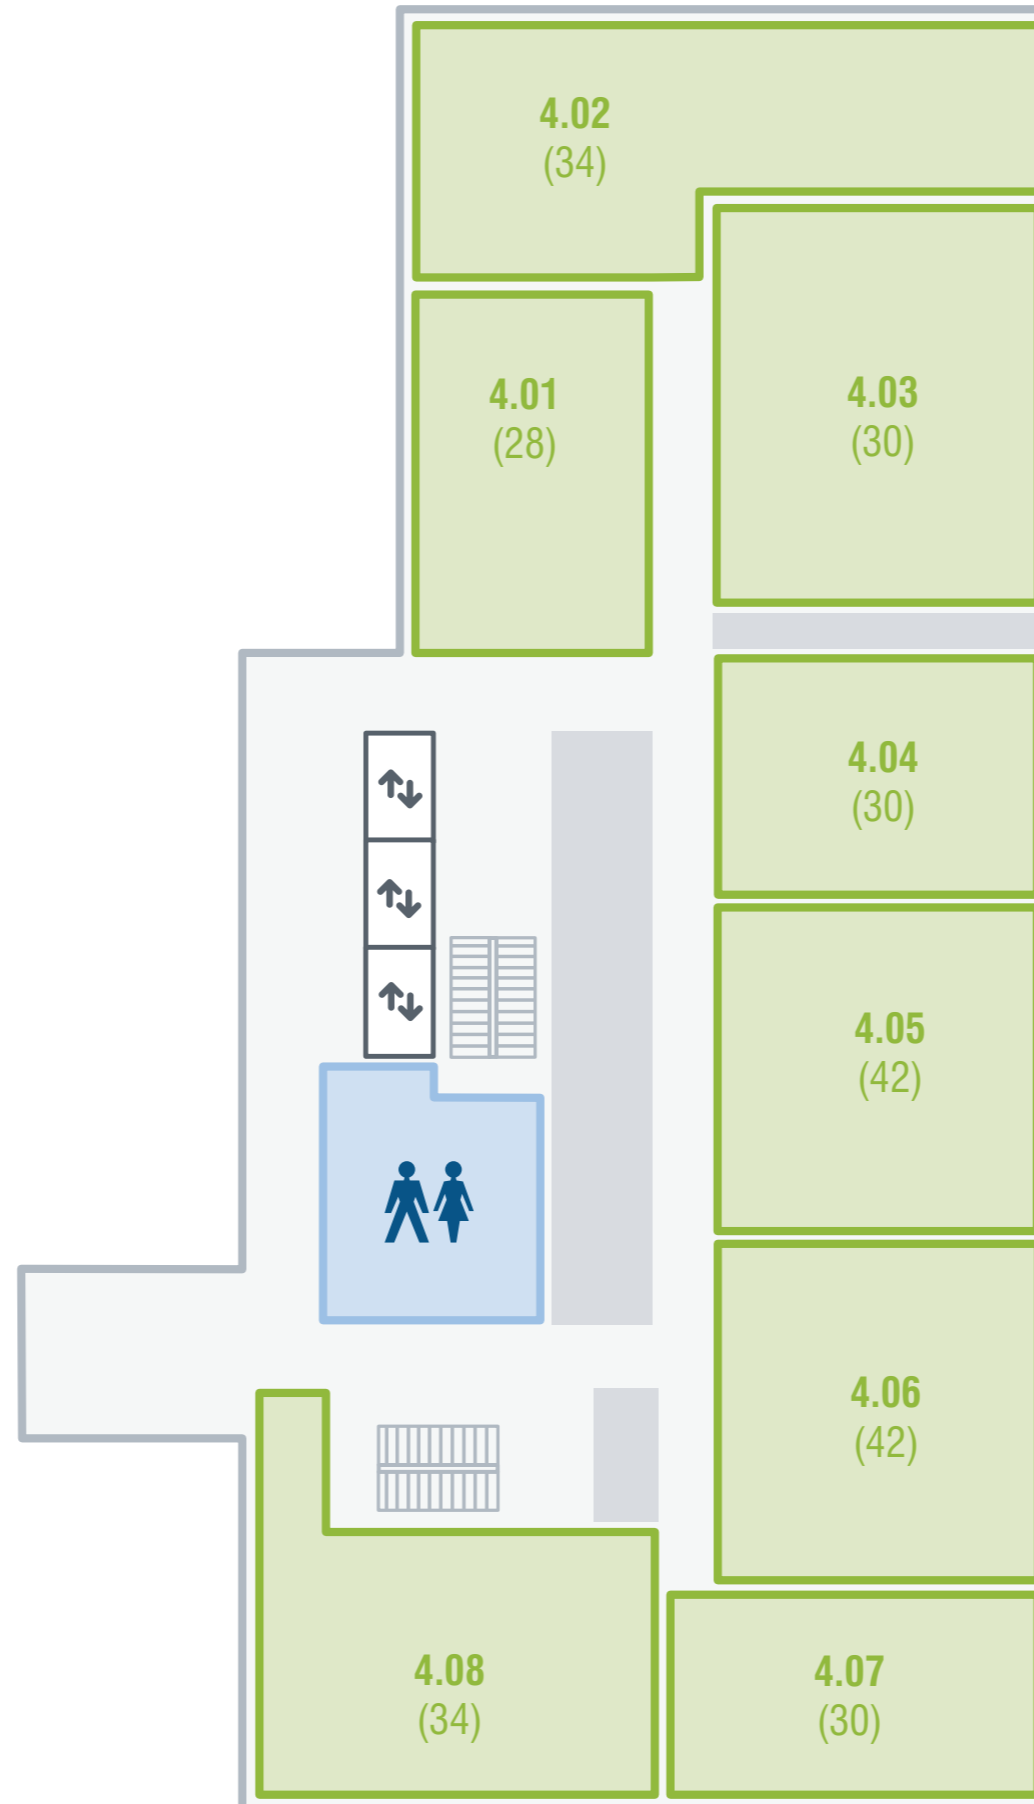

# Arts and Humanities Building

Fourth floor floorplan

## Key

Stairs

Lift

Toilets

All toilets are accessible unless otherwise stated

**Room Name**  
(Capacity)

## Meeting Rooms

Unless otherwise stated all meeting rooms are Cabaret layout