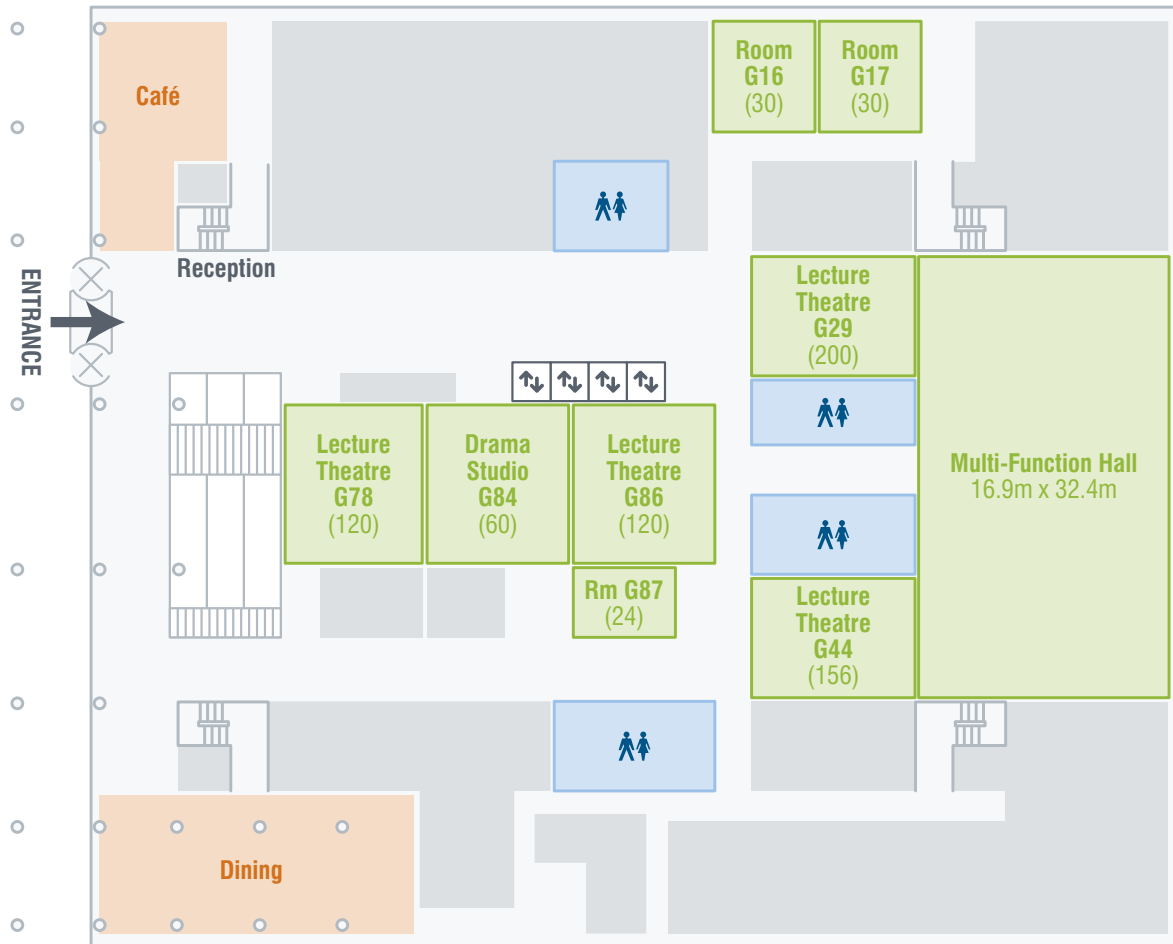

Brooks

Ground Floor

Key

- Stairs
- Lift
- Toilets - all toilets are accessible unless otherwise stated
- Column

Meeting Rooms
Unless otherwise stated all meeting rooms are Cabaret layout

Room Number (capacity)