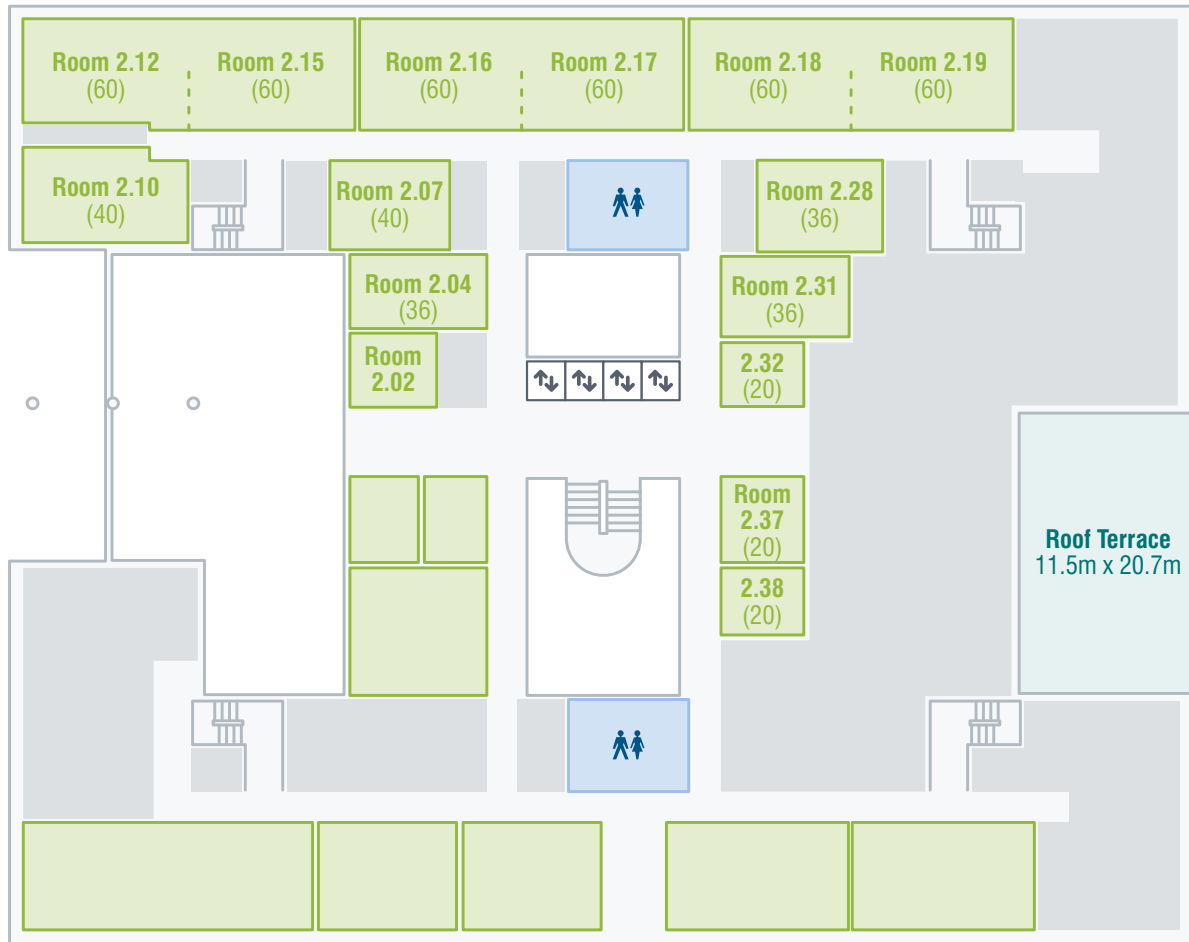

Brooks

Second Floor

Key

- Stairs**
- Lift**
- Toilets** - all toilets are accessible unless otherwise stated
- Column**

Meeting Rooms
Unless otherwise stated all meeting rooms are Cabaret layout

Room Number (capacity)