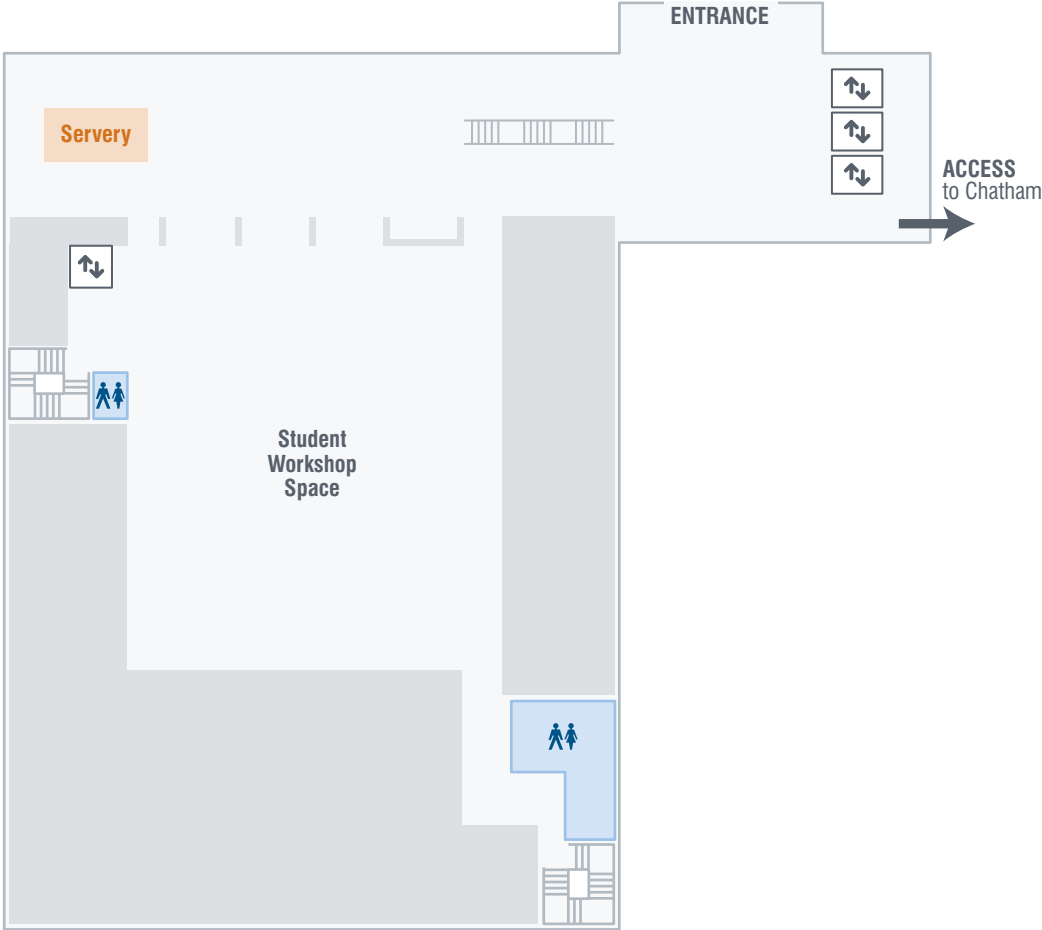

Benzie

Ground Floor

Key

Stairs

Lift

Toilets - all toilets are accessible unless otherwise stated

Meeting Rooms

Unless otherwise stated all meeting rooms are Cabaret layout

Room Number (capacity)

Manchester Metropolitan University
 Conference and Events