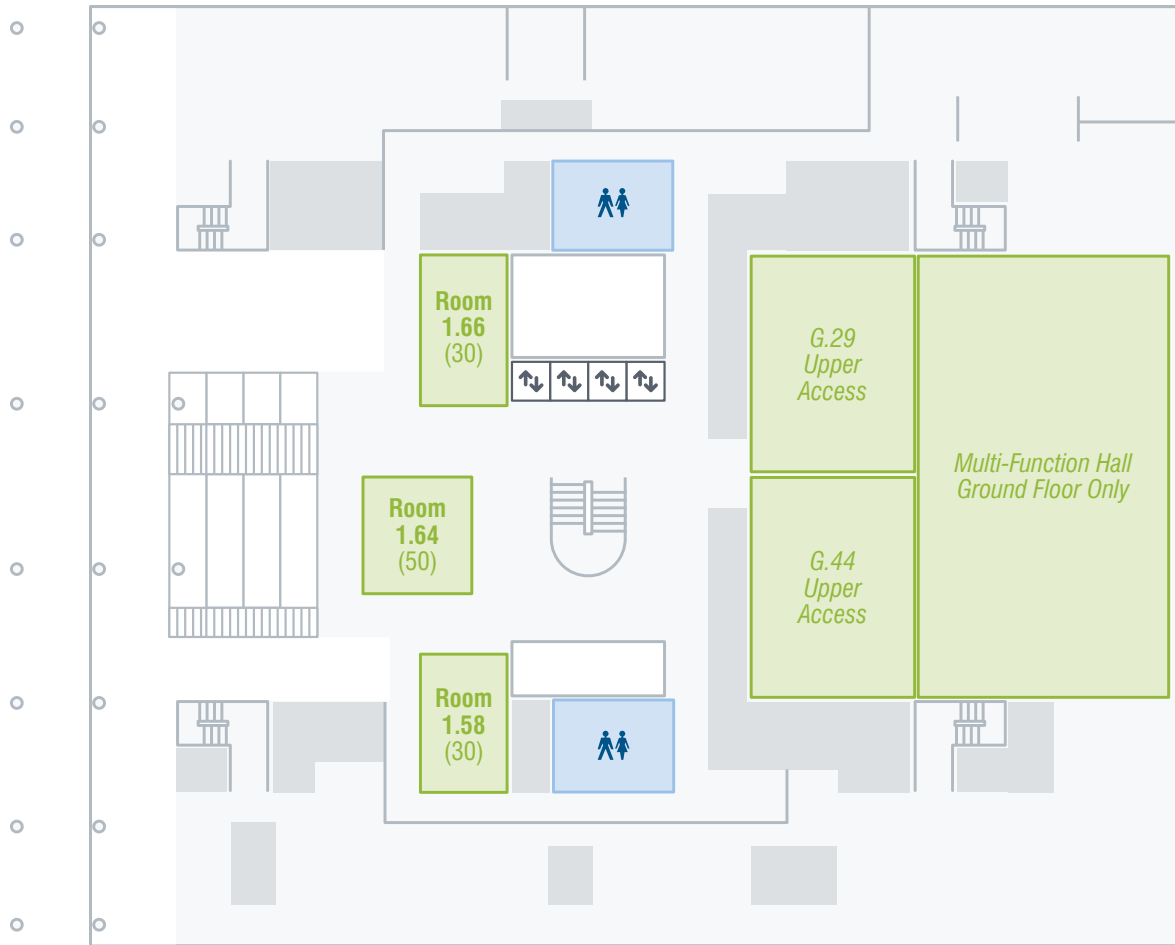

Brooks

First Floor

Key	 Stairs	Meeting Rooms Unless otherwise stated all meeting rooms are Cabaret layout
	 Lift	
	 Toilets - all toilets are accessible unless otherwise stated	
	 Column	
		Room Number (capacity)