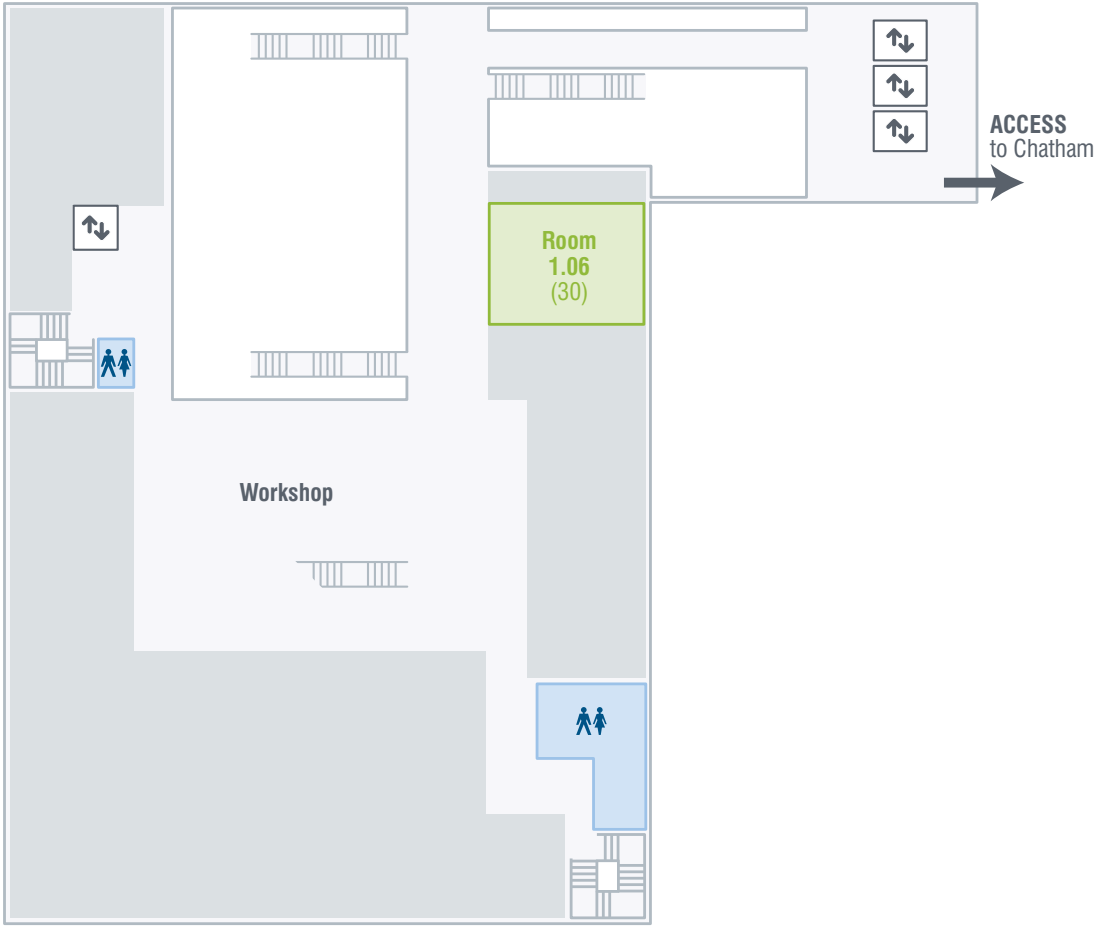

Benzie

First Floor

Key	Stairs	Meeting Rooms Unless otherwise stated all meeting rooms are Cabaret layout
	Lift	
	Toilets - all toilets are accessible unless otherwise stated	
	Room Number (capacity)	

Manchester Metropolitan University
Conference and Events