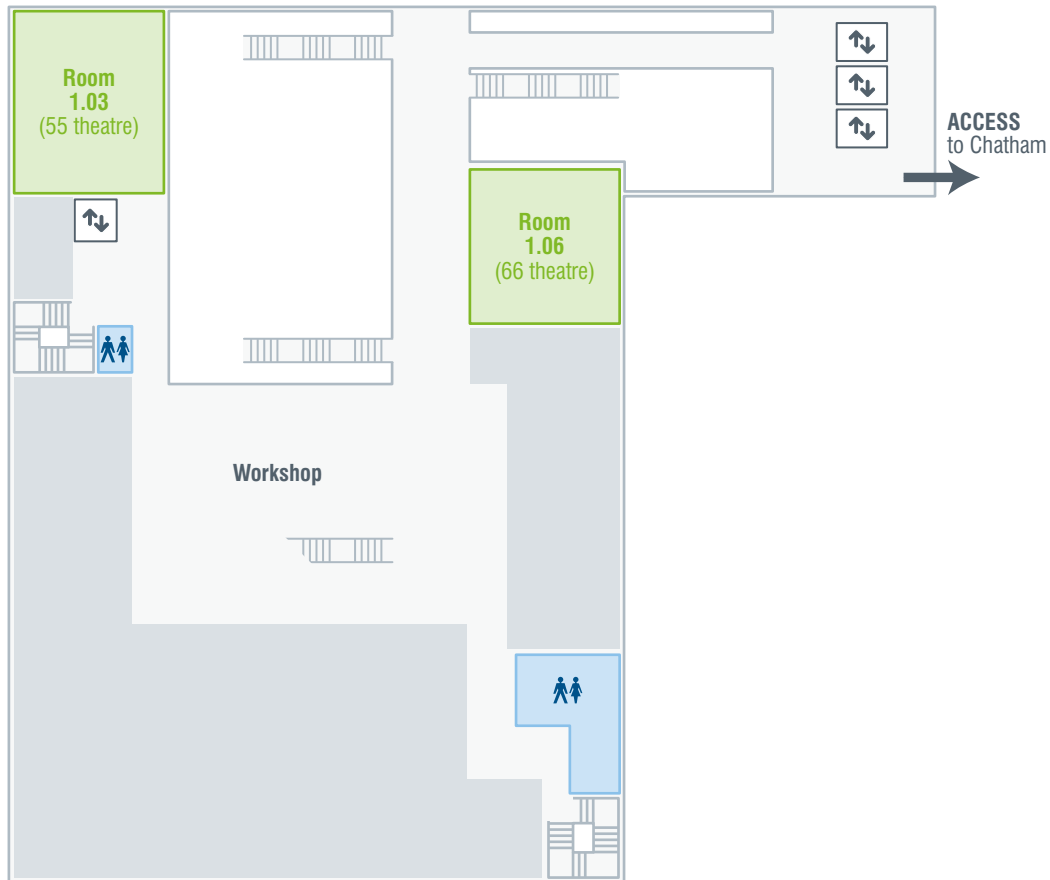

Benzie

First Floor floorplan

Key

Stairs

Lift

Toilets - all toilets are accessible unless otherwise stated

Meeting Rooms

Unless otherwise stated all meeting rooms are Cabaret layout

Room Number
(capacity)

Manchester Metropolitan University
Conference and Events