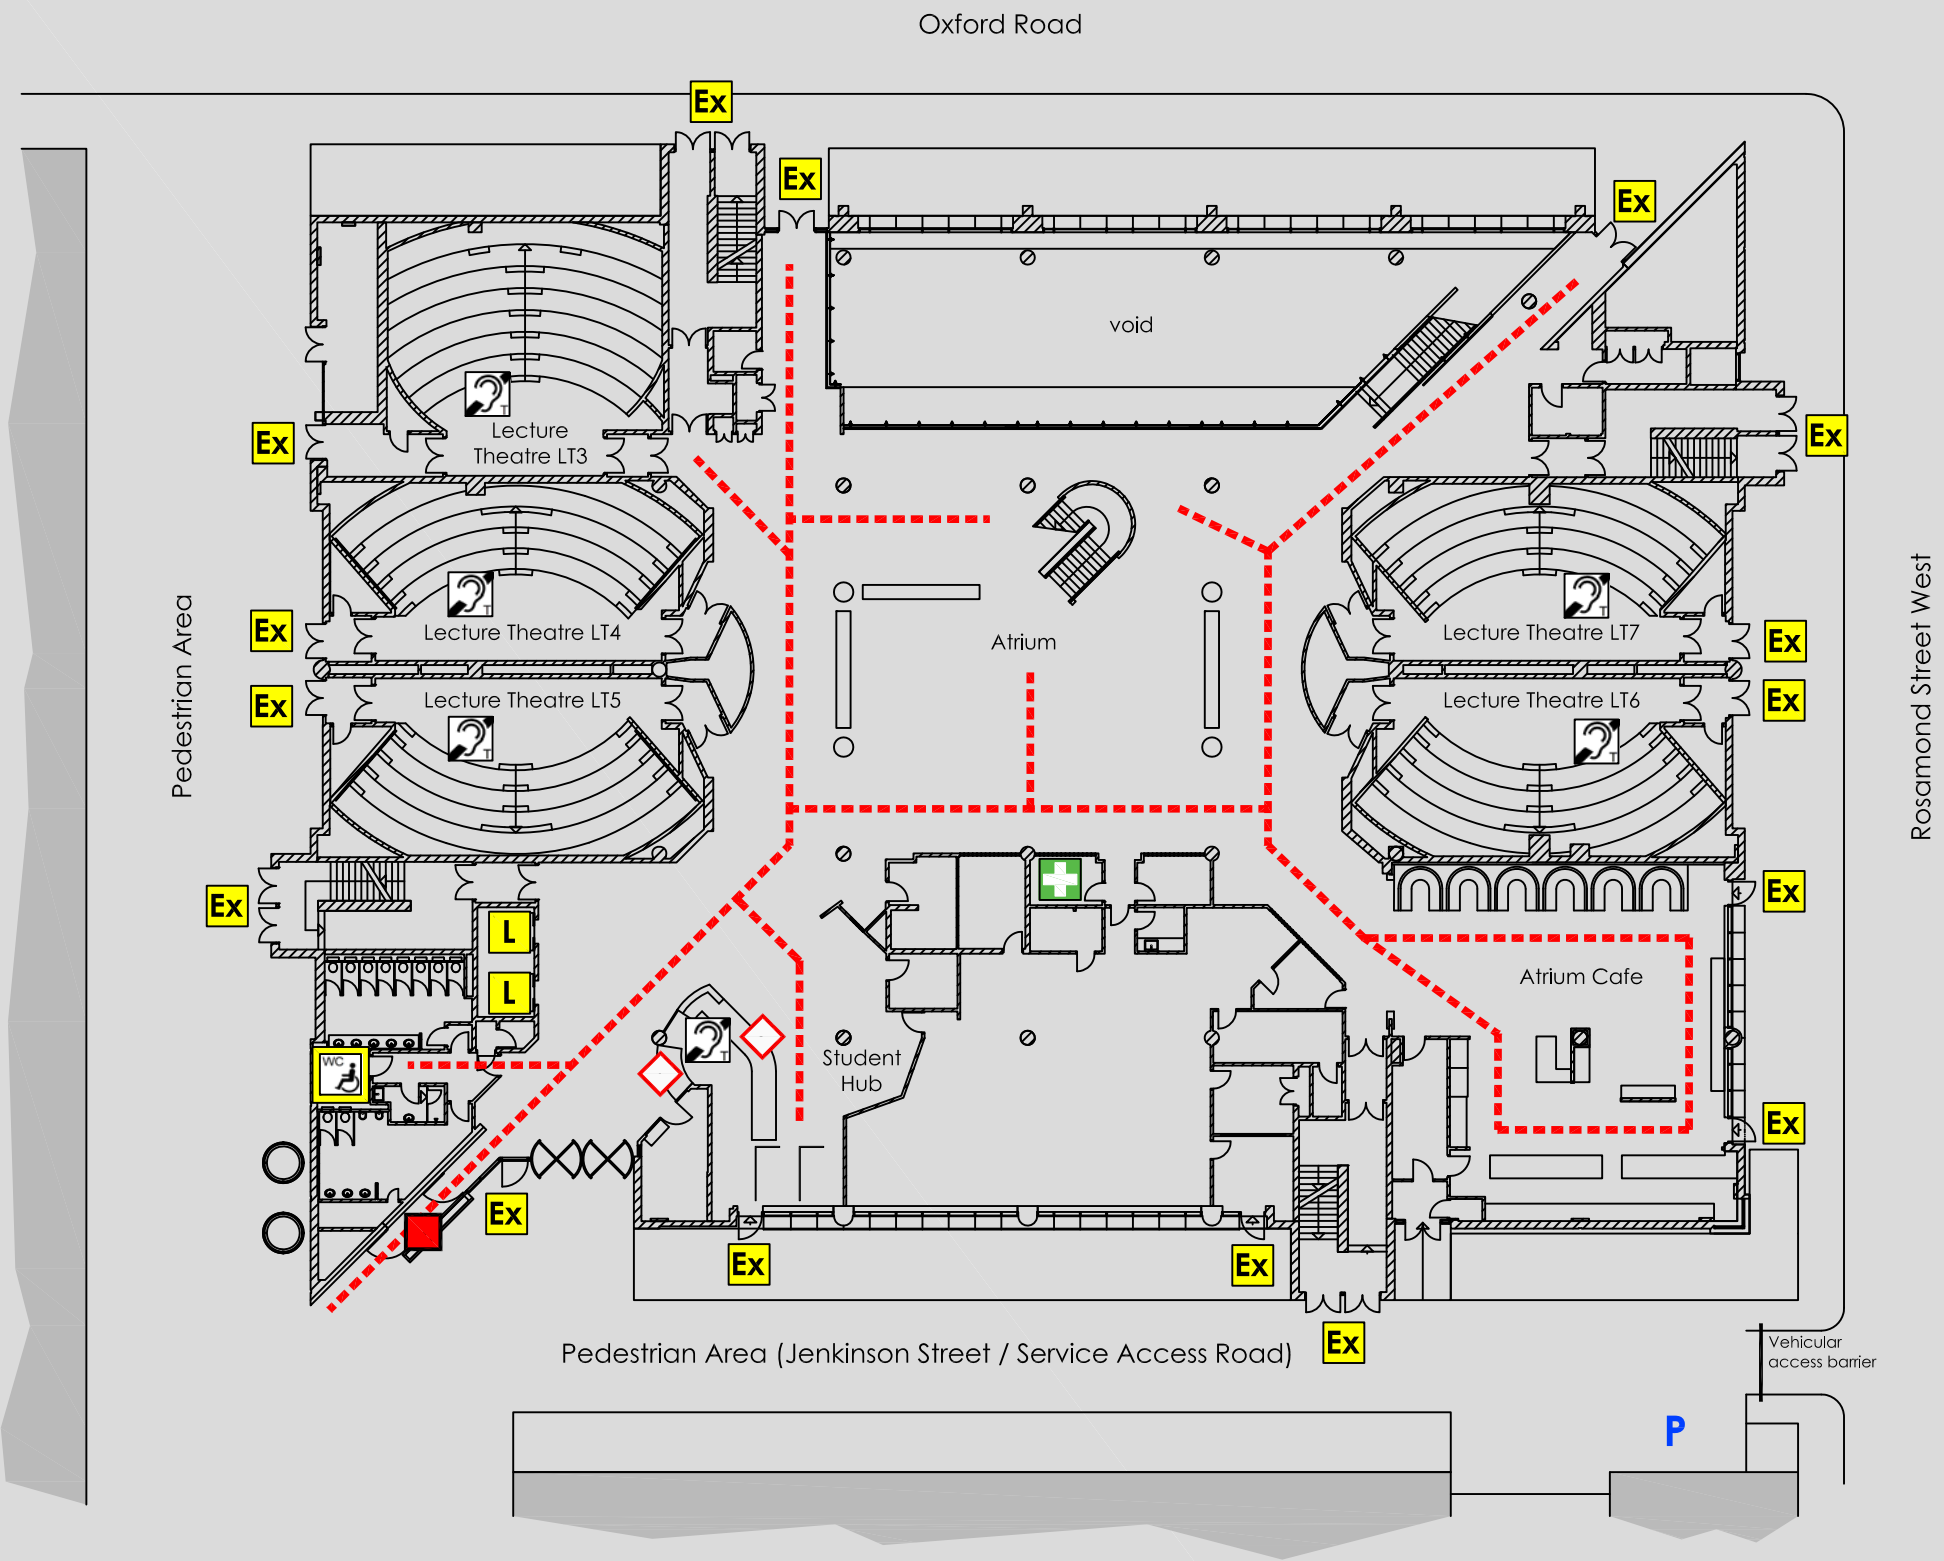

ACCESS @ MANCHESTER MET

GEOFFREY MANTON : GROUND FLOOR PLAN

Geoffrey Manton
 Rosamond Street West
 Off Oxford Road
 Manchester
 M15 6LL

Reception 0161 247 1358
 Security 0161 247 1334

KEY	
	Accessible route
	Automatic door
	Door on hold open devices
	Push button power assisted door
	Accessible lift to all floors
	Controlled Access Door
	Accessible reception counter
	Hearing loop available
	Fully Accessible toilet
	Accessible toilet
	Fire refuge space
	Emergency exit only
	Evacuation chair
	First Aid Room
	Accessible Parking

Website <http://www2.mmu.ac.uk>

Main switchboard

0161 247 2000

ACCESS @ MANCHESTER MET

GEOFFREY MANTON : SECOND FLOOR PLAN

Geoffrey Manton
Rosamond Street West
Off Oxford Road
Manchester
M15 6LL

Reception
Security

0161 247 1358
0161 247 1334

KEY

- Accessible route
-
- Automatic door
- Door on hold open devices
- Push button power assisted door
- Accessible lift to all floors
- Controlled Access Door
- Accessible reception counter
- Hearing loop available
- Fully Accessible toilet
- Accessible toilet
- Fire refuge space
- Emergency exit only
- Evacuation chair
- First Aid Room

KEY	
	Accessible route
	Automatic door
	Door on hold open devices
	Push button power assisted door
	Accessible lift to all floors
	Controlled Access Door
	Accessible reception counter
	Hearing loop available
	Fully Accessible toilet
	Accessible toilet
	Fire refuge space
	Emergency exit only
	Evacuation chair
	First Aid Room