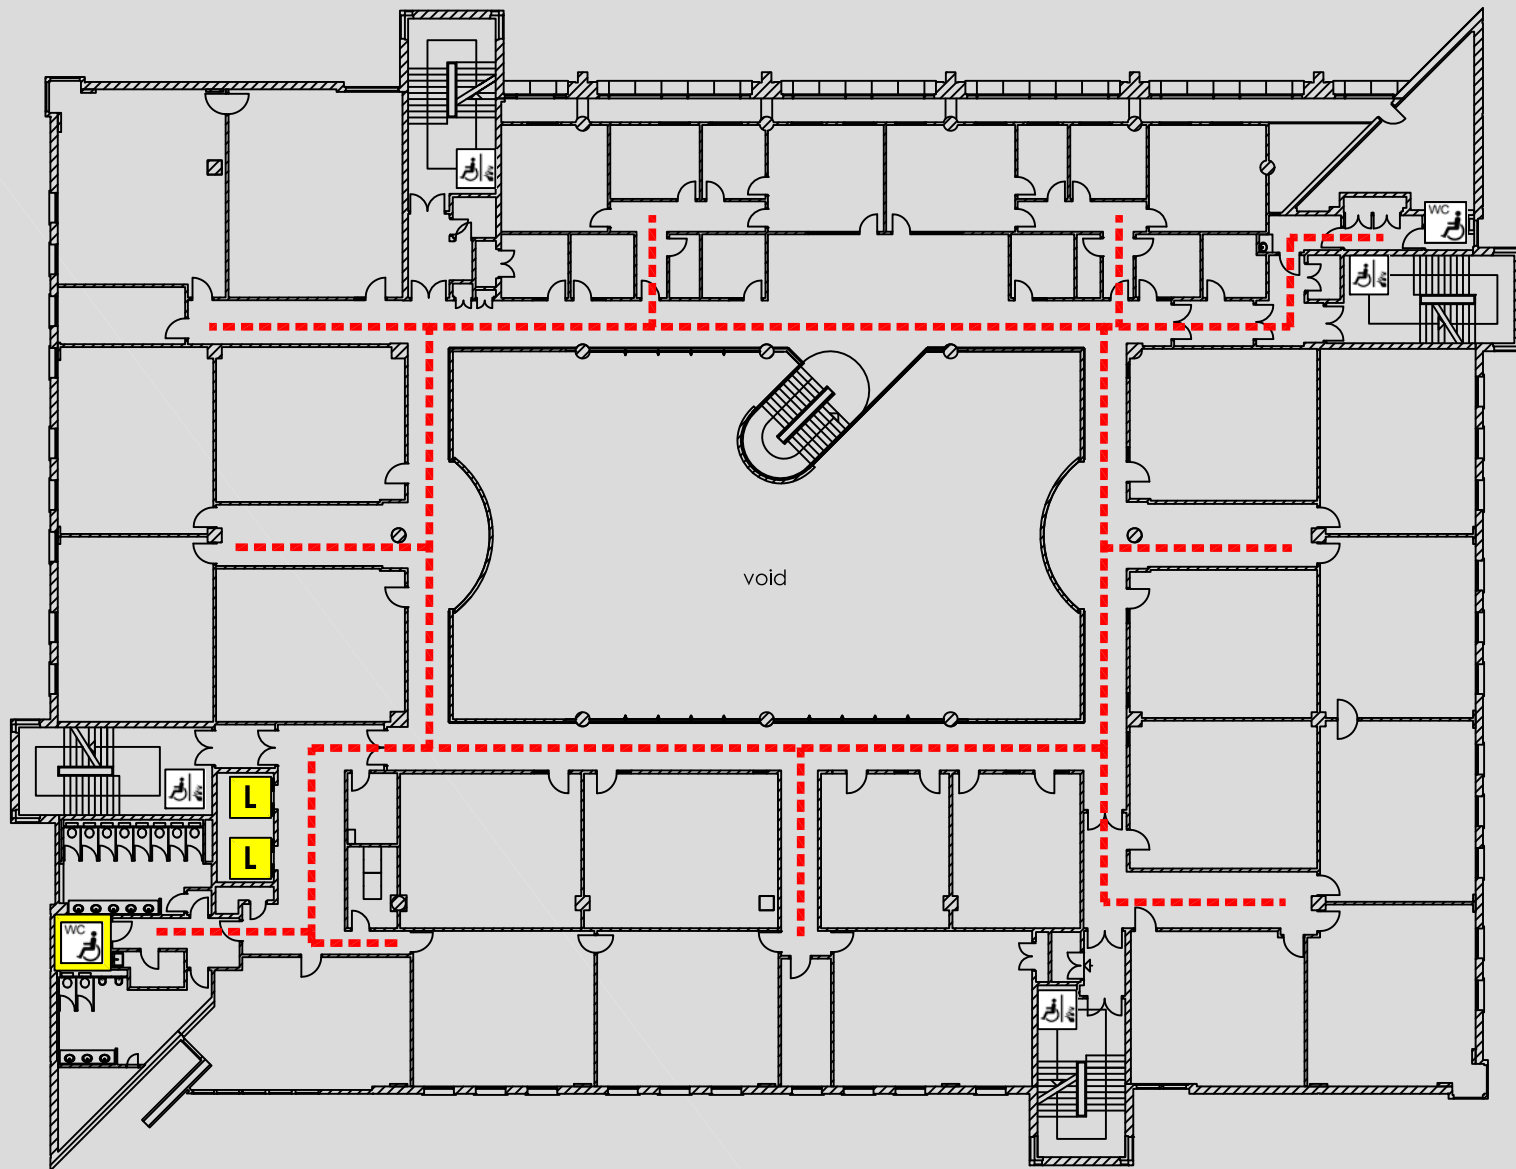

ACCESS @ MANCHESTER MET

GEOFFREY MANTON : THIRD FLOOR PLAN

Geoffrey Manton
Rosamond Street West
Off Oxford Road
Manchester
M15 6LL

Reception 0161 247 1358
Security 0161 247 1334

KEY	
	Accessible route
	Automatic door
	Door on hold open devices
	Push button power assisted door
	Accessible lift to all floors
	Controlled Access Door
	Accessible reception counter
	Hearing loop available
	Fully Accessible toilet
	Accessible toilet
	Fire refuge space
	Emergency exit only
	Evacuation chair
	First Aid Room

Website <http://www2.mmu.ac.uk>

Main switchboard

0161 247 2000