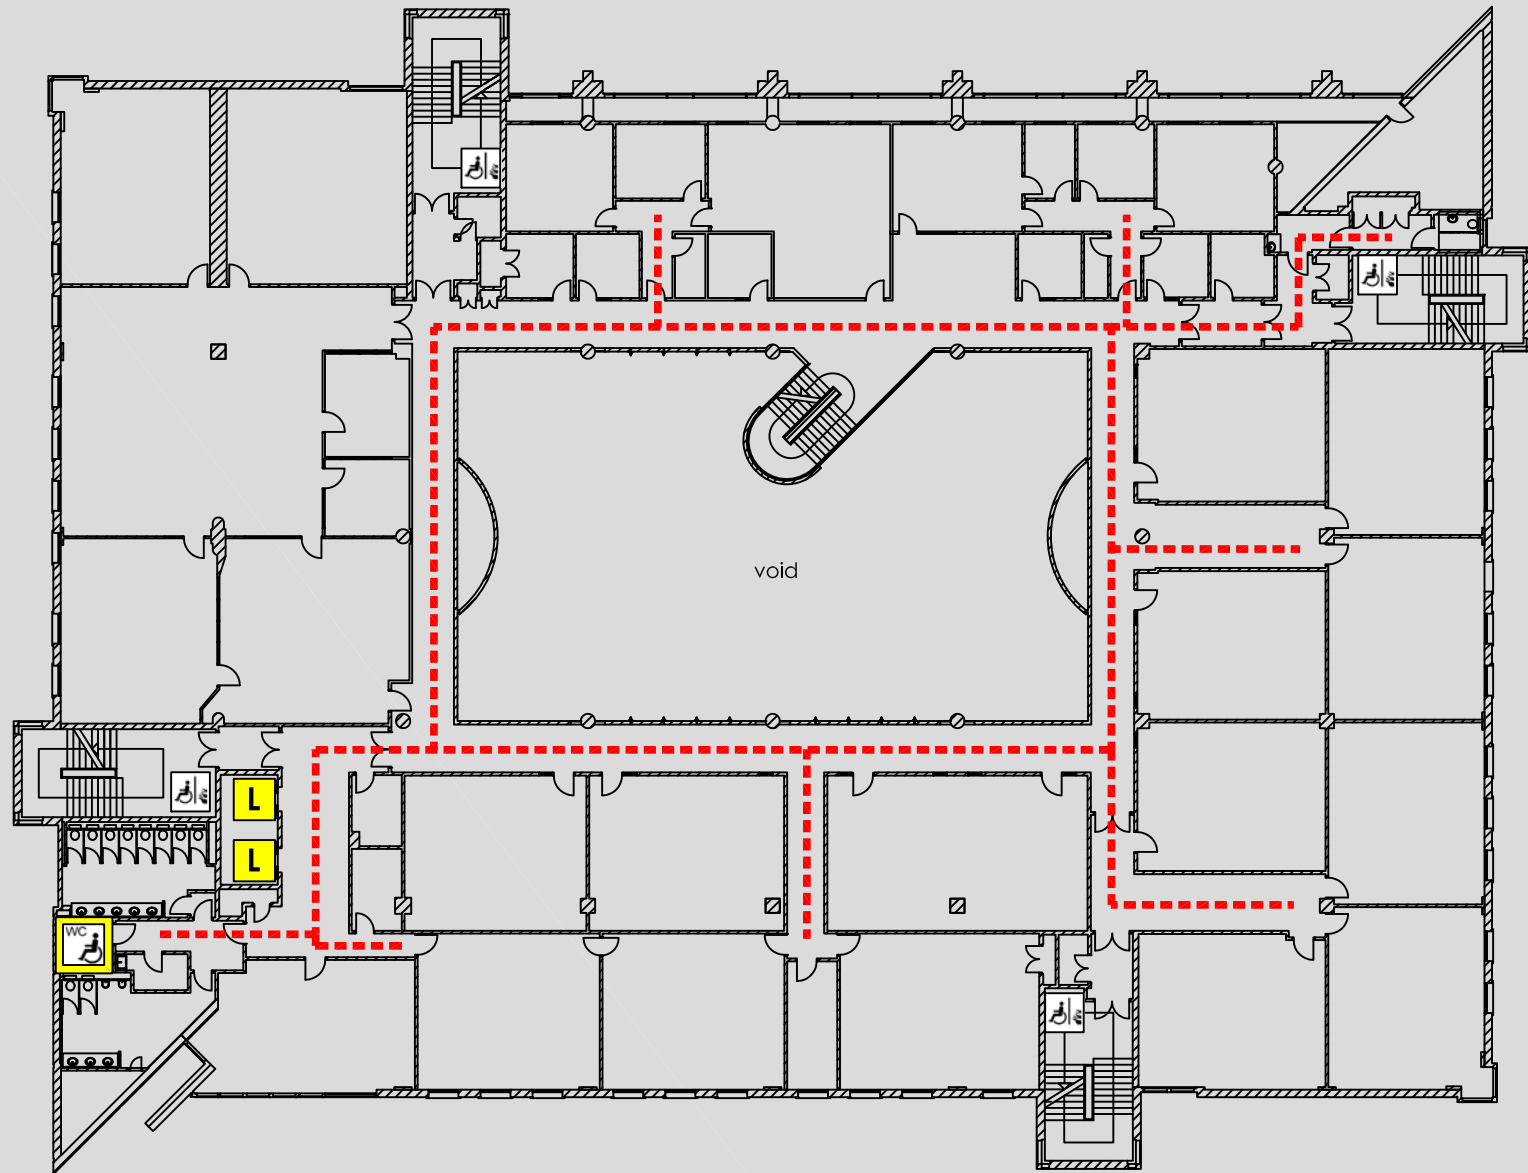

ACCESS @ MANCHESTER MET

GEOFFREY MANTON : GROUND FLOOR PLAN

Geoffrey Manton
 Rosamond Street West
 Off Oxford Road
 Manchester
 M15 6LL

Reception 0161 247 1358
 Security 0161 247 1334

KEY	
	Accessible route
	Automatic door
	Door on hold open devices
	Push button power assisted door
	Accessible lift to all floors
	Controlled Access Door
	Accessible reception counter
	Hearing loop available
	Fully Accessible toilet
	Accessible toilet
	Fire refuge space
	Emergency exit only
	Evacuation chair
	First Aid Room
	Accessible Parking

Website <http://www2.mmu.ac.uk>

Main switchboard

0161 247 2000

ACCESS @ MANCHESTER MET

GEOFFREY MANTON : SECOND FLOOR PLAN

Geoffrey Manton
Rosamond Street West
Off Oxford Road
Manchester
M15 6LL

Reception
Security

0161 247 1358
0161 247 1334

KEY

- Accessible route
-
- Automatic door
- Door on hold open devices
- Push button power assisted door
- Accessible lift to all floors
- Controlled Access Door
- Accessible reception counter
- Hearing loop available
- Fully Accessible toilet
- Accessible toilet
- Fire refuge space
- Emergency exit only
- Evacuation chair
- First Aid Room