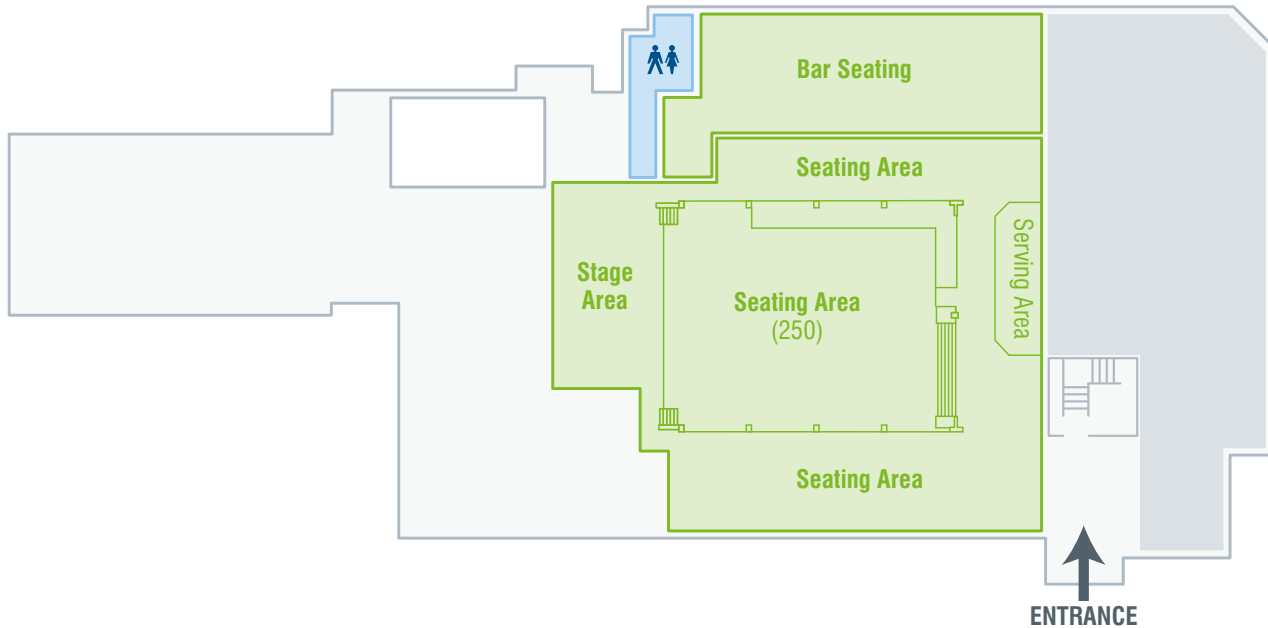

Cheshire

The Zone Ground Floor floorplan

Key

Stairs

Lift

Toilets - all toilets are accessible unless otherwise stated

Meeting Rooms

Unless otherwise stated all meeting rooms are Cabaret layout

Room Number
(capacity)

Manchester Metropolitan University
Conference and Events