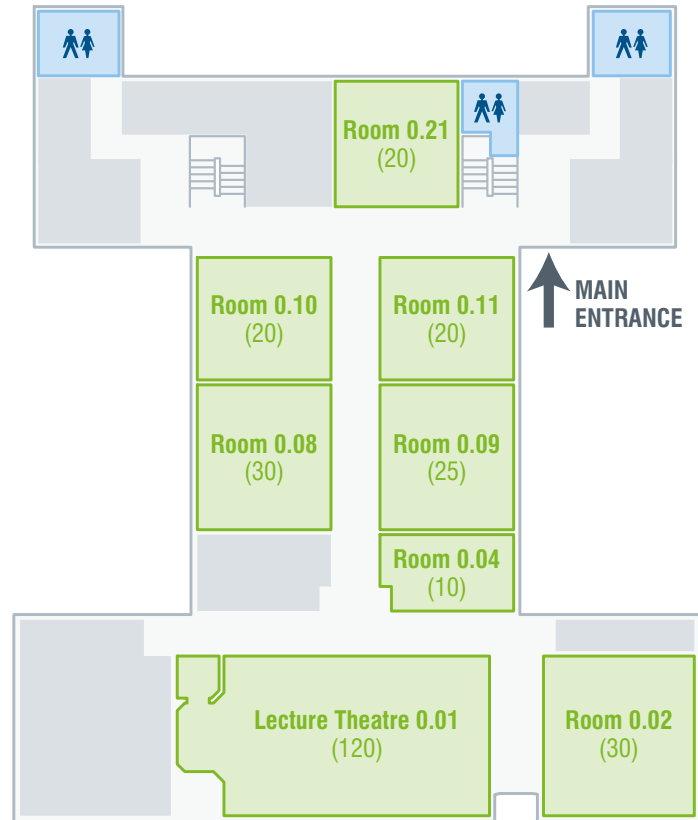

Cheshire

Delaney Ground Floor floorplan

Key

Stairs

Lift

Toilets - all toilets are accessible unless otherwise stated

Meeting Rooms

Unless otherwise stated all meeting rooms are Cabaret layout