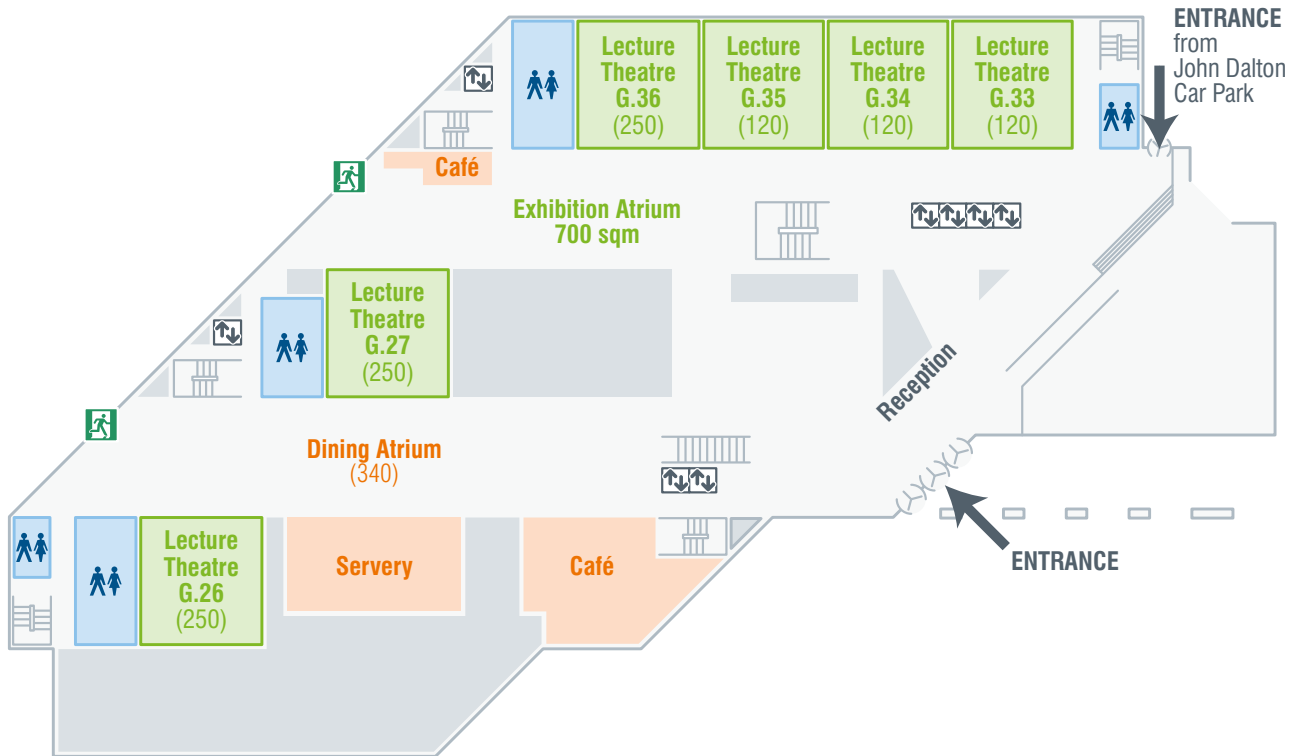

Business School

Ground Floor floorplan

Key

Stairs

Lift

Toilets - all toilets are accessible unless otherwise stated

Meeting Rooms

Unless otherwise stated all meeting rooms are Cabaret layout

Room Number
(capacity)

Manchester Metropolitan University

Conference and Events

+44 (0)161 247 1565 www.mmu.ac.uk/venues [mmuconference](https://twitter.com/mmuconference)