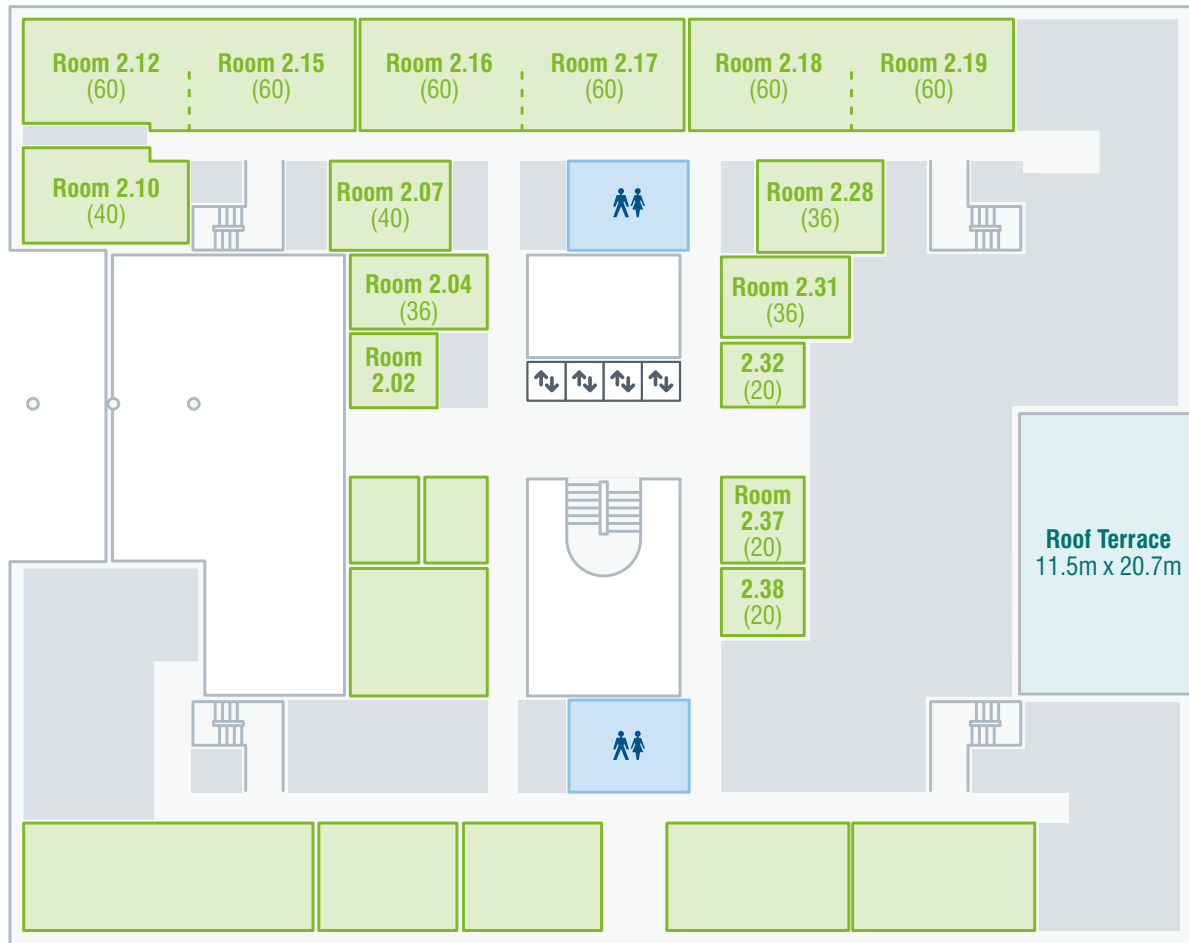

Brooks

Second Floor floorplan

Key

 Stairs

 Lift

 **Toilets** - all toilets are accessible unless otherwise stated

Meeting Rooms

Unless otherwise stated all meeting rooms are Cabaret layout