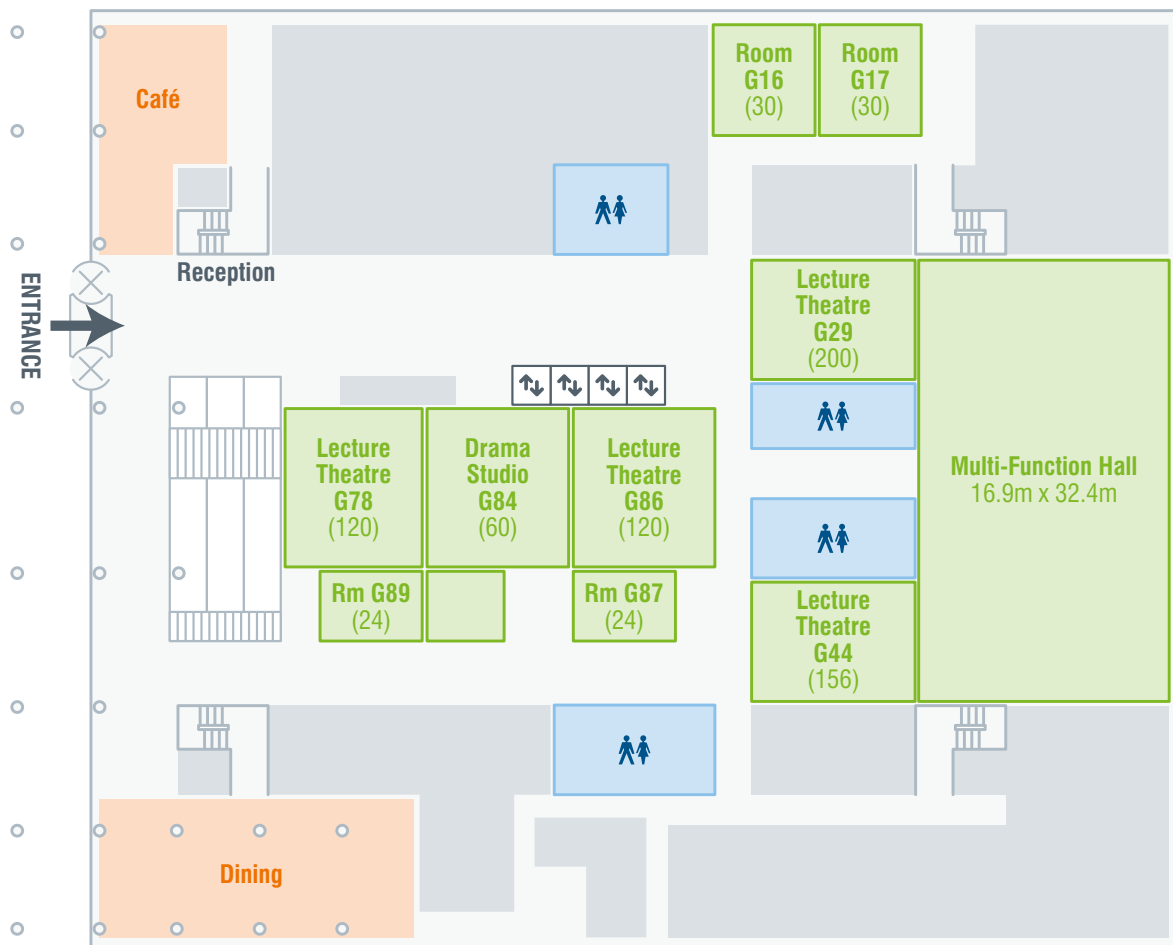

Brooks

Ground Floor floorplan

Key

 Stairs

 Lift

 Toilets - all toilets are accessible unless otherwise stated

Meeting Rooms

Unless otherwise stated all meeting rooms are Cabaret layout